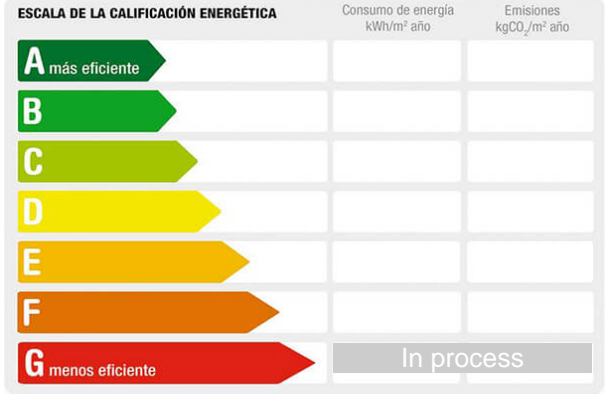

sqm built: 367
living area: 365
plot sq.meters: 1299
sqm terrace: 25
bedrooms: 3
bathrooms: 2
toilets: 0
cupboards: 3

elevator: no
swimming pool: yes
garages: 2
terraces: 2
storage room: yes
garden: no
courtyard: no
furnished: no

floor: porcellaneous
air conditioner:
hot water: centralized
fuel:
orientation:
antiquity: 2021
outward/inward: outward
community fees/month: 0